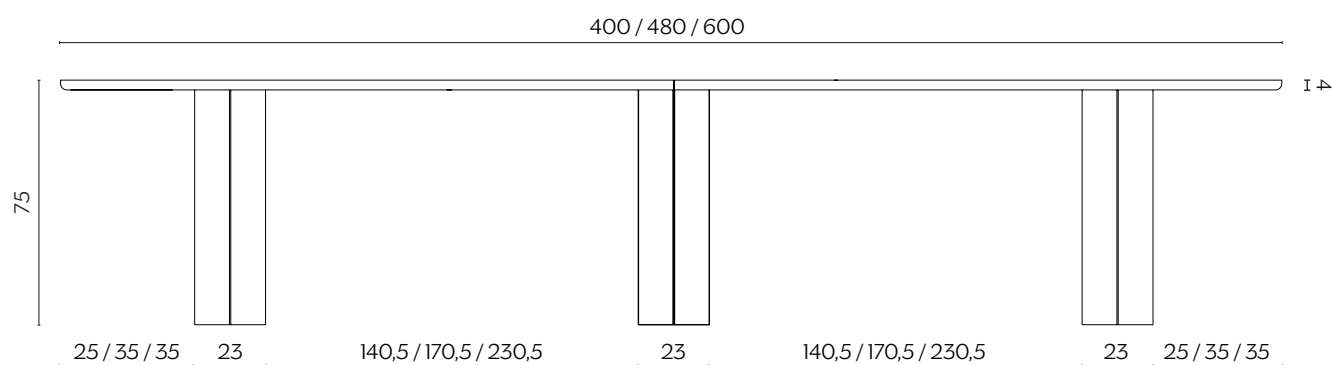

From the traditional family gatherings to the more contemporary corporate meetings, whatever use you make of it we are sure you will love its graceful design. Its imposing stature is lightened and balanced with pure wood elements: with a top that can reach up to 6 metres in length, everyone will find their seat at the table.

DIMENSIONI | DIMENSIONS

lunghezza | width: 400 cm
larghezza | depth: 110 cm
altezza | height: 75 cm

lunghezza | width: 480 cm
larghezza | depth: 110 cm
altezza | height: 75 cm

lunghezza | width: 600 cm
larghezza | depth: 110 cm
altezza | height: 75 cm