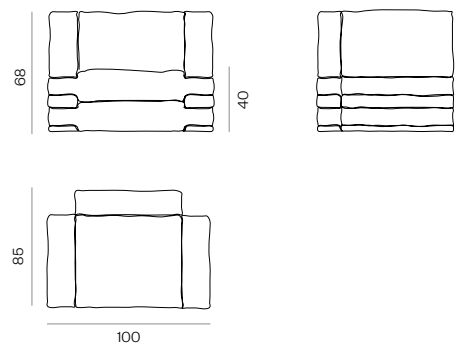

DESIGNER

MULLER VAN SEVEREN

MEASUREMENTS

CENTRAL MODULE

CORNER MODULE

ARMCHAIR MODULE

MODULARITY EXAMPLES

DESIGN SINCE 1972