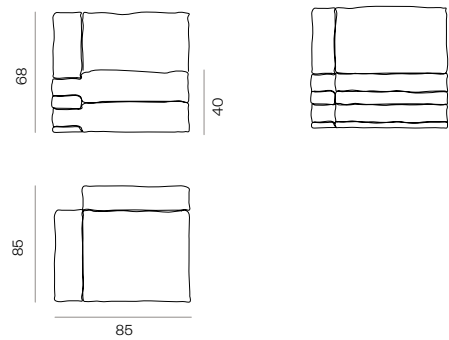

DESIGNER

MULLER VAN SEVEREN

MEASUREMENTS

CENTRAL MODULE

CORNER MODULE

ARMCHAIR MODULE

MODULARITY EXAMPLES

DESIGN SINCE 1972