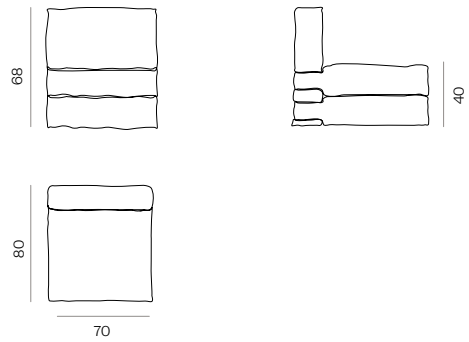

DESIGNER

MULLER VAN SEVEREN

MEASUREMENTS

CENTRAL MODULE

CORNER MODULE

ARMCHAIR MODULE

MODULARITY EXAMPLES

DESIGN SINCE 1972