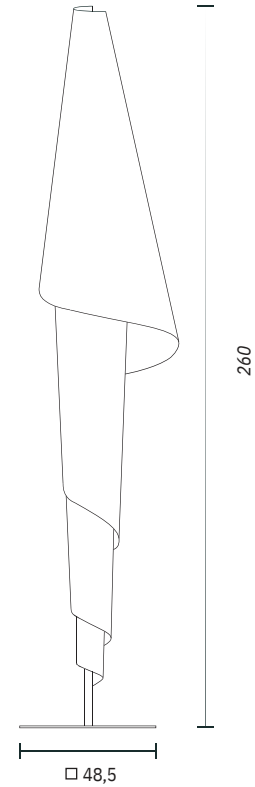

ALTA COSTURA
by Josep Aregall, 1992

Floor lamp. Steel structure finished in textured black. Matte opal white diffuser providing ambient light.

Type: Floor lamp

Environment: Indoor

Structure: Steel

Diffuser: PVC coated paper

Voltage: 230 V

Supply: Electrical cord with plug

On/off switch: Included

Cable length: 200 cm

Light Source: 2 x Linestra LED 100cm S14s 16W
Not included

ALTA COSTURA

330000100006 black

 **17.5 kg**
 **20.5 kg**